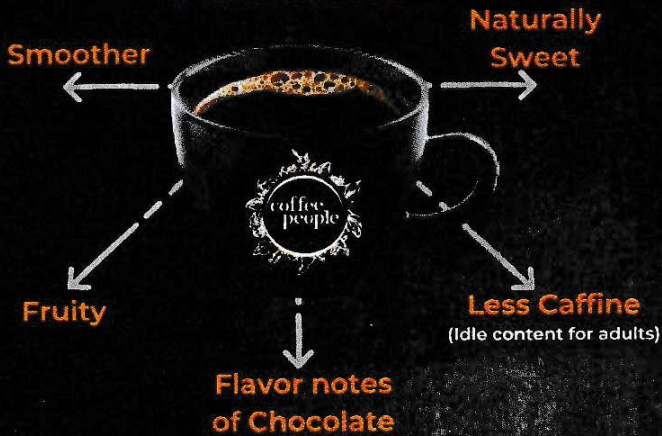

Coffee People Premium Liquid Coffee

India's First ready to use liquid coffee decoction
using 100% 'AAA' Arabica Coffee Beans

Arabica